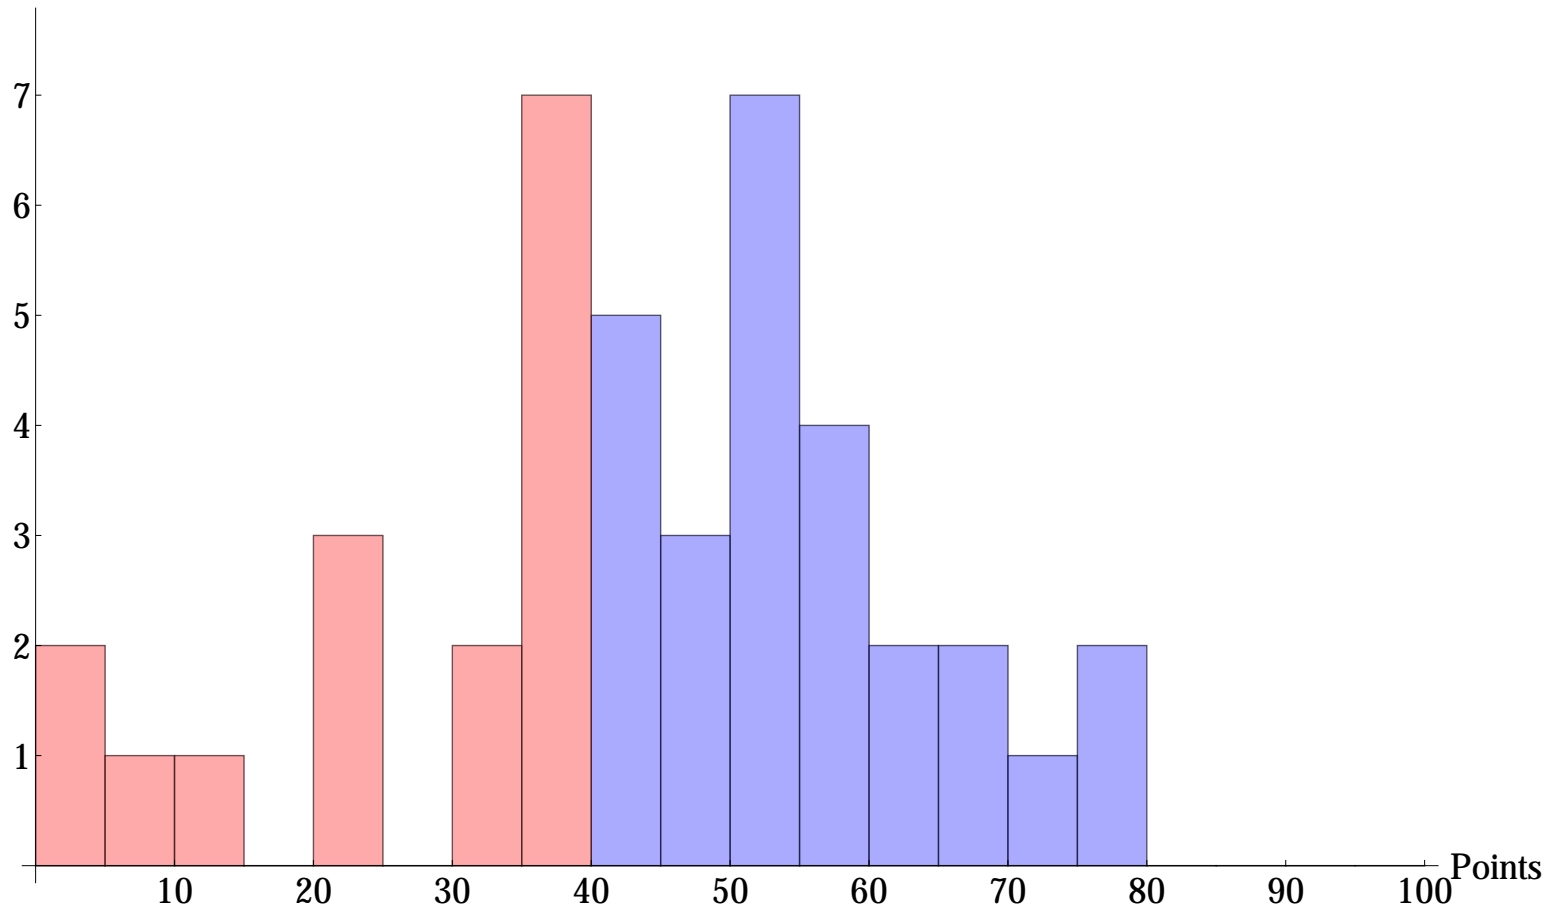

2nd Exam: Statistics and Grading Scale

Total Number of Points

Students

Grading Scale

1.0	80.5 - 100 Punkte
1.3	76.0 - 80.0 Points
1.7	71.5 - 75.5 Points
2.0	67.0 - 71.0 Points
2.3	62.5 - 66.5 Points
2.7	58.0 - 62.0 Points
3.0	53.5 - 57.5 Points
3.3	49.0 - 53.0 Points
3.7	44.5 - 48.5 Points
4.0	40.0 - 44.0 Points