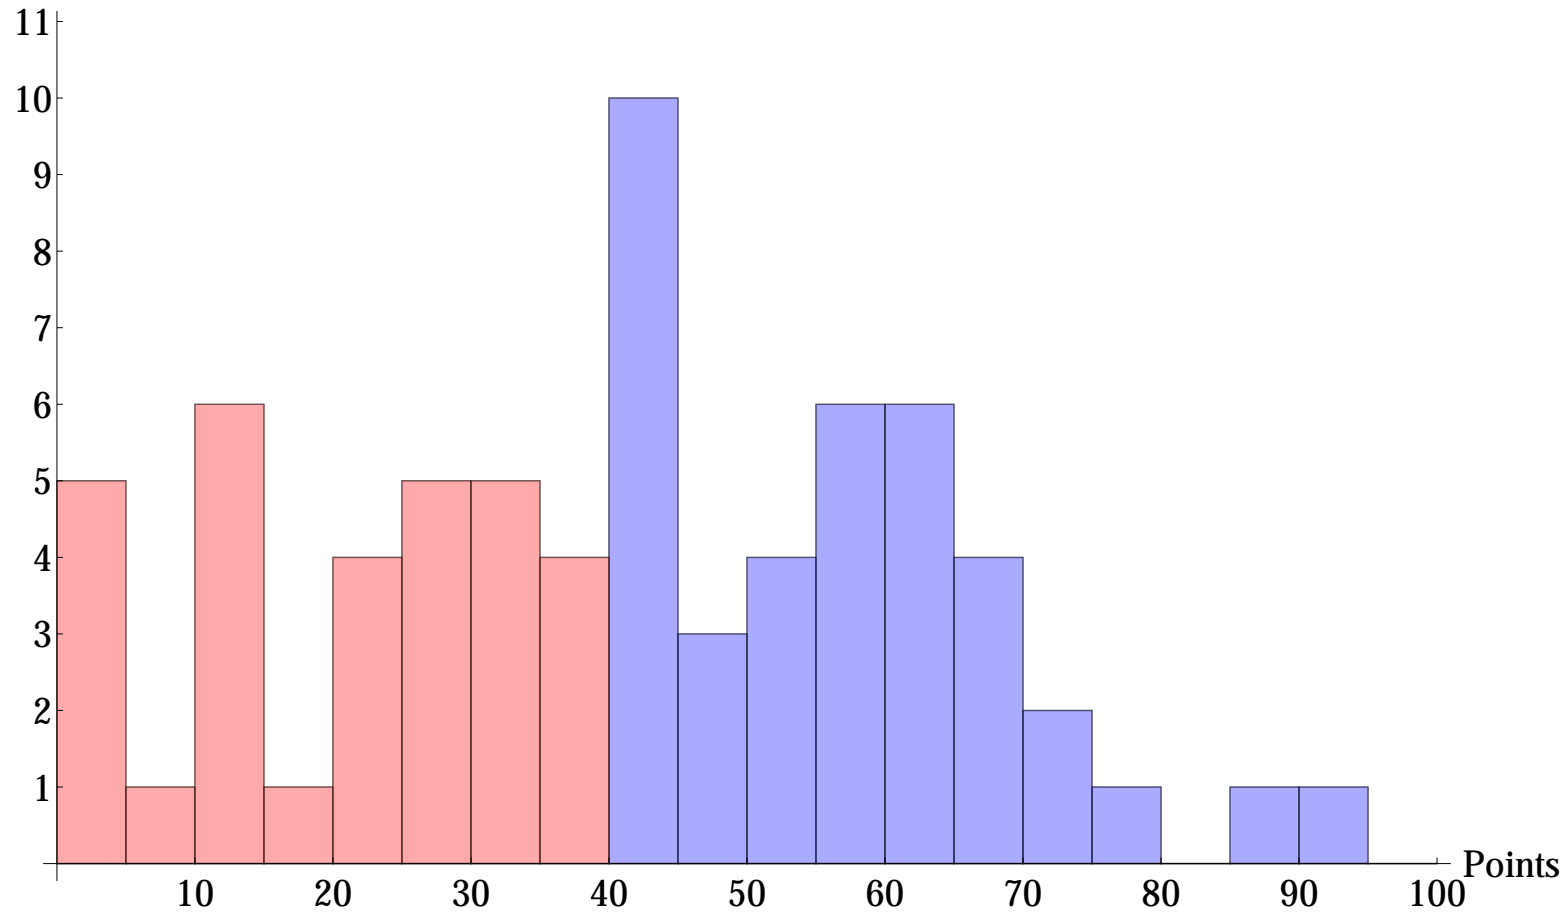

## Exam: Statistics and Grading Scale

### Total Number of Points

Students

### Grading Scale

1.0	80.5 - 100 Punkte
1.3	76.0 - 80.0 Points
1.7	71.5 - 75.5 Points
2.0	67.0 - 71.0 Points
2.3	62.5 - 66.5 Points
2.7	58.0 - 62.0 Points
3.0	53.5 - 57.5 Points
3.3	49.0 - 53.0 Points
3.7	44.5 - 48.5 Points
4.0	40.0 - 44.0 Points